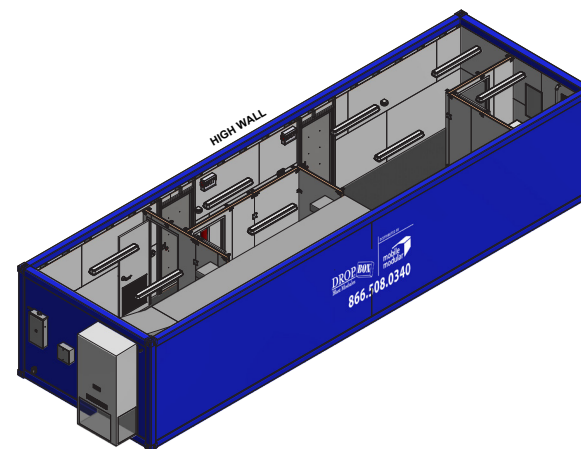

8.0 PSI @ 200 MSEC Blast Box - 12'-0"x40'-0"x8'-6"

BLAST RATING TABLE

P_{50}	DURATION	ASCE RESPONSE
8 PSI	200 MSEC	LOW TO MEDIUM
10 PSI	20 MSEC	LOW TO MEDIUM

*Free Field Pressure – P_{50}

DISTRIBUTED BY

866.508.0340
mobilemodular.com/brm