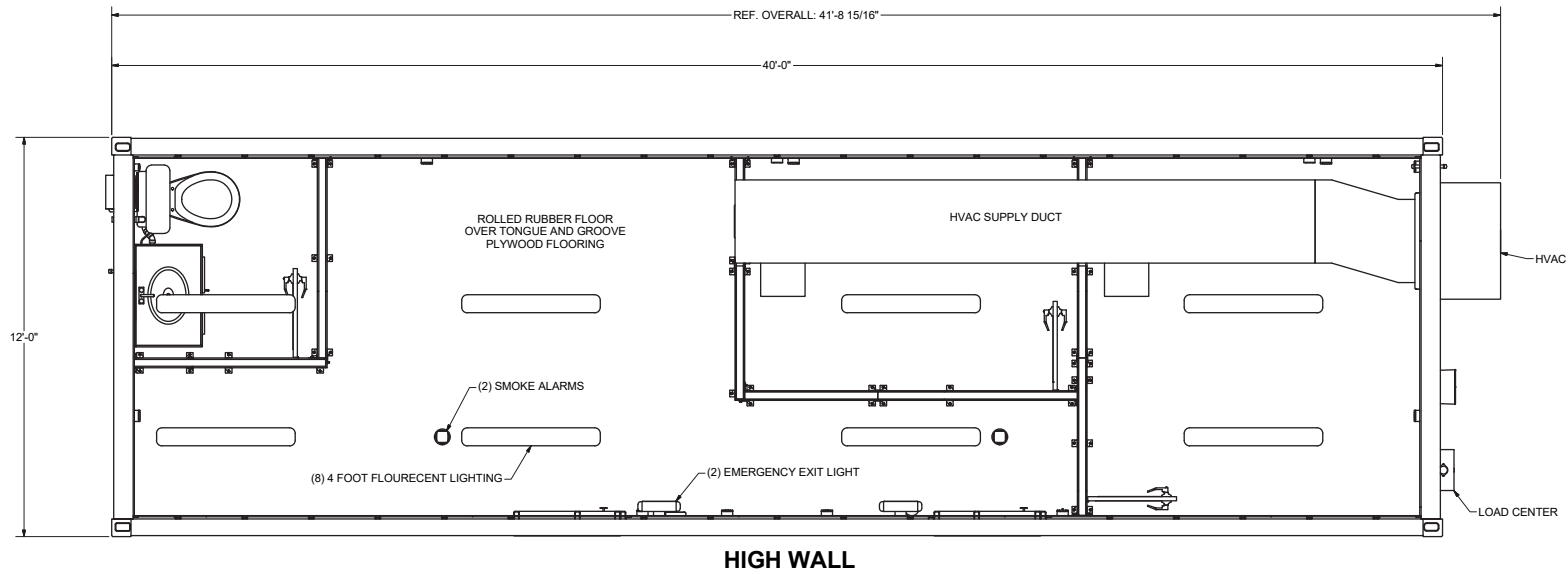

8.0 PSI @ 200 MSEC Blast Box - 12'-0"x40'-0"x8'-6"

BLAST RATING TABLE

P_{50}	DURATION	ASCE RESPONSE
8 PSI	200 MSEC	LOW TO MEDIUM
10 PSI	20 MSEC	LOW TO MEDIUM

*Free Field Pressure – P_{50}

DISTRIBUTED BY

866.508.0340
mobilemodular.com/brm