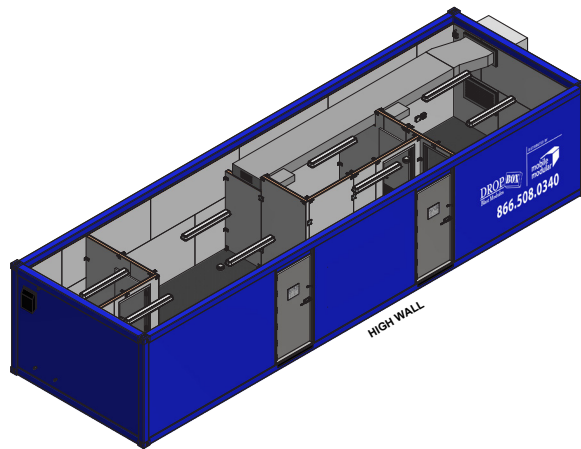

8.0 PSI @ 200 MSEC Blast Box - 12'-0"x40'-0"x8'-6"

BLAST RATING TABLE

P_{50}	DURATION	ASCE RESPONSE
8 PSI	200 MSEC	LOW TO MEDIUM
10 PSI	20 MSEC	LOW TO MEDIUM

*Free Field Pressure – P_{50}

DISTRIBUTED BY

866.508.0340
mobilemodular.com/brm